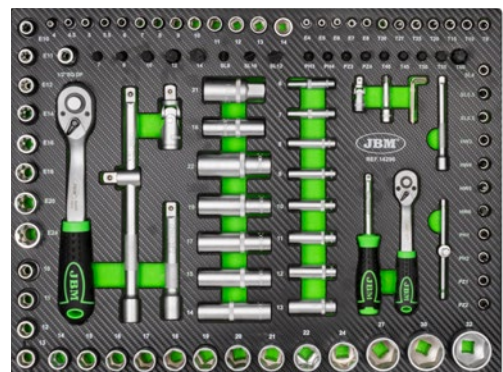

53912

7 DRAWER TOOL TROLLEY XL - GREEN - TOOLS INCLUDED

199 PCS XL

INNER MEASURES

SMALL DRAWERS (X5)

BIG DRAWERS (X2)

TOLL TROLLEY MEASURES

TAB LOCK IN EACH INDIVIDUAL DRAWER

CENTRAL LOCKING SYSTEM

14296

	1/2"	x17	x10, 11, 12, 13, 14, 15, 16, 17, 18, 19, 20, 21, 22, 24, 27, 30, 32mm
	1/4"	x13	4, 4.5, 5, 5.5, 6, 7, 8, 9, 10, 11, 12, 13, 14mm
	1/2"	x5	14, 15, 17, 19, 22mm
	1/4"	x8	6, 7, 8, 9, 10, 11, 12, 13mm
	1/2"	x8	E10, E11, E12, E14, E16, E18, E20, E24
	1/4"	x5	E4, E5, E6, E7, E8
	7/32"	x2	1/2" - 1/4"
	1/2"	x2	125, 250mm
	1/4"	x2	50, 100mm
		x2	
	1/2"	x1	
	1/2"	x2	16, 21mm

		x2	PH1, PH2
		x2	PZ1, PZ2
	1/4"	x4	3, 4, 5, 6mm
		x3	SL4, SL5.5, SL6.5
		x8	T8, T10, T15, T20, T25, T27, T30
		x2	PH3, PH4
		x2	PZ3, PZ4
	8mm	x5	7, 8, 10, 12, 14mm
		x3	SL8, SL10, SL12
		x5	T40, T45, T50, T55, T60
		x1	1/4"
		x1	1/4"
	1/2"	x1	8mm
		x3	1.5, 2, 2.5mm