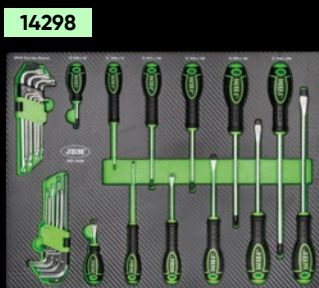

53912

7 DRAWER TOOL TROLLEY XL - GREEN - TOOLS INCLUDED

199 PCS XL

INNER MEASURES

SMALL DRAWERS (X5)

BIG DRAWERS (X2)

TOLL TROLLEY MEASURES

TAB LOCK IN EACH INDIVIDUAL DRAWER

CENTRAL LOCKING SYSTEM

14296

	1/2"	x17	x10, 11, 12, 13, 14, 15, 16, 17, 18, 19, 20, 21, 22, 24, 27, 30, 32mm
	1/4"	x13	4, 4.5, 5, 5.5, 6, 7, 8, 9, 10, 11, 12, 13, 14mm
	1/2"	x5	14, 15, 17, 19, 22mm
	1/4"	x8	6, 7, 8, 9, 10, 11, 12, 13mm
	1/2"	x8	E10, E11, E12, E14, E16, E18, E20, E24
	1/4"	x5	E4, E5, E6, E7, E8
	7/32"	x2	1/2" - 1/4"
	1/2"	x2	125, 250mm
	1/4"	x2	50, 100mm
		x2	
	1/2"	x1	
	1/2"	x2	16, 21mm

		x2	PH1, PH2
		x2	PZ1, PZ2
	1/4"	x4	3, 4, 5, 6mm
		x3	SL4, SL5.5, SL6.5
		x8	T8, T10, T15, T20, T25, T27, T30
		x2	PH3, PH4
		x2	PZ3, PZ4
	8mm	x5	7, 8, 10, 12, 14mm
		x3	SL8, SL10, SL12
		x5	T40, T45, T50, T55, T60
		x1	1/4"
		x1	1/4"
	1/2"	x1	8mm
		x3	1.5, 2, 2.5mm